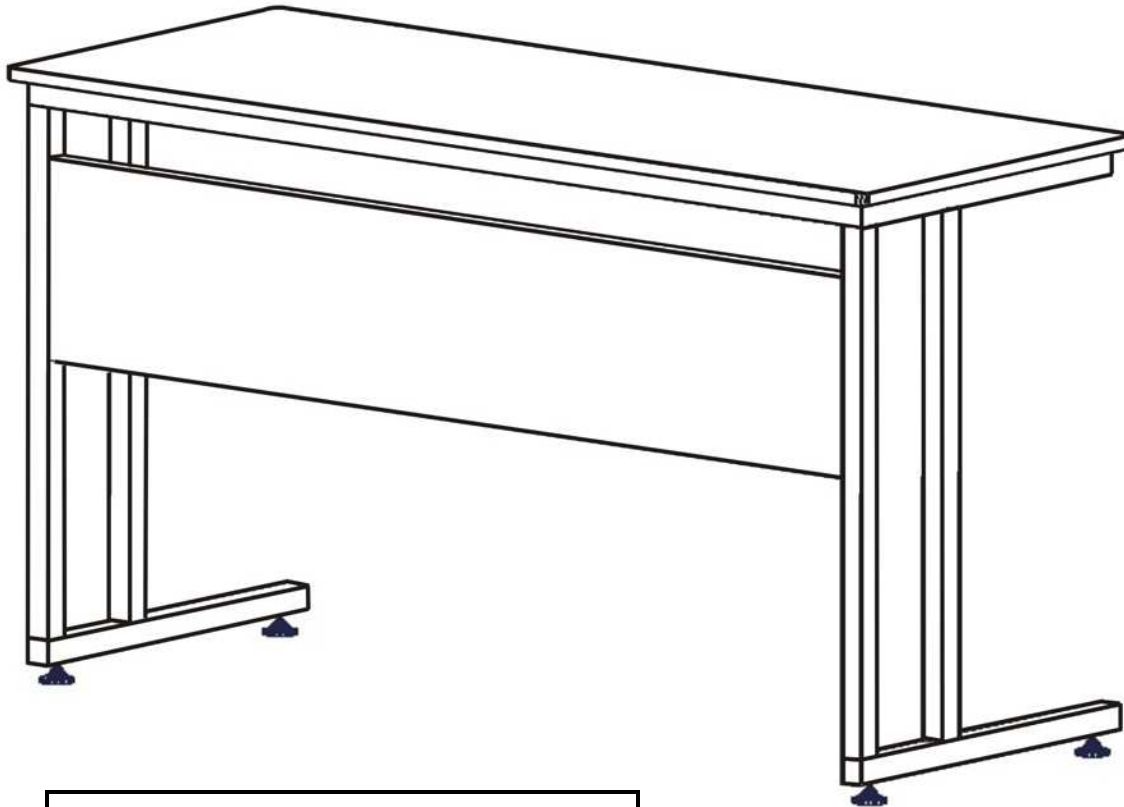

SCHOOL DESK

Code: GCS_DESK
Dimensions: 130Wx50Dx73H
Wooden Top with Metal Frame
Price: €175.00+VAT (=€208.25)