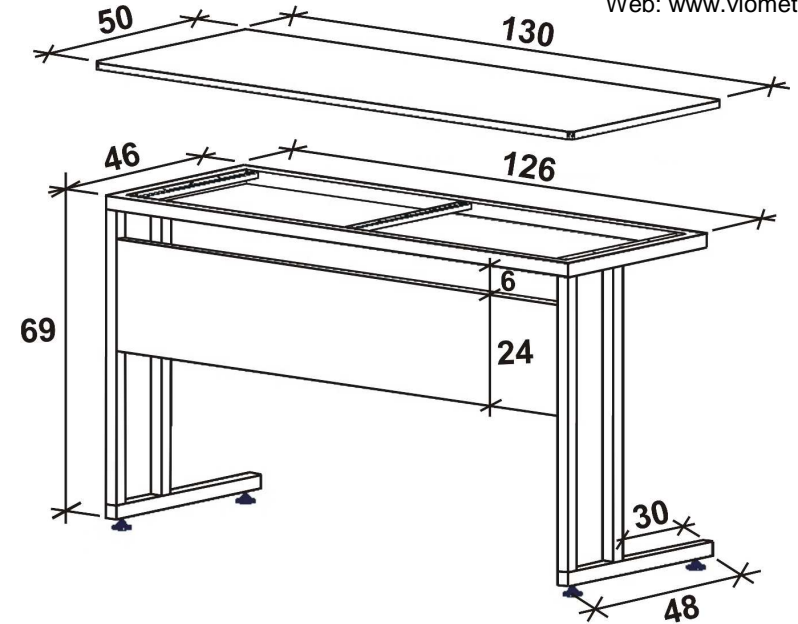

SCHOOL DESK

Code: GCS_DESK
Dimensions: 130Wx50Dx73H
Wooden Top with Metal Frame
Price: €175.00+VAT (=€208.25)