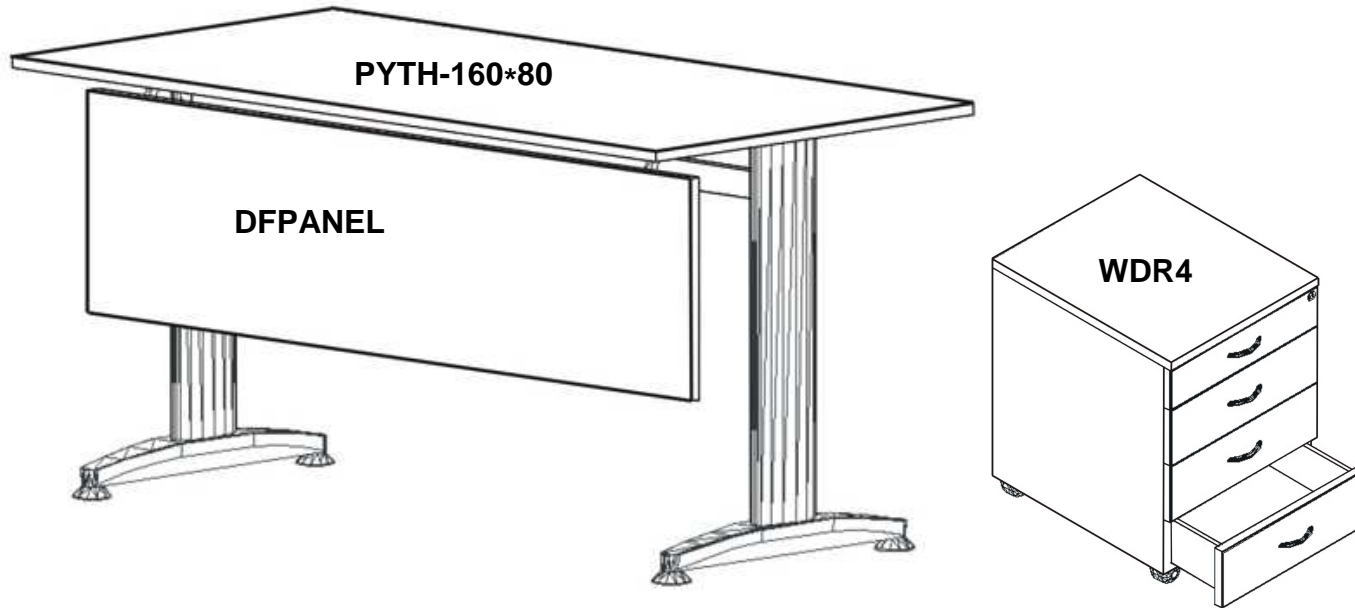

## PYTHAGORAS DESK

Code	Description	Price
PYTH-160*80	Desk 160x80	€345.00+VAT (=€410.55)
PYTH-160*120	Desk 160x80x120x60	€425.00+VAT (=€505.75)
DFPANEL	Desk Front Panel 152x40	€75.00+VAT (=€89.25)
DEXT-60*60	Desk Side Extension 60x60	€105.00+VAT (=€124.95)
DEXT-80*40	Desk Semi Round Side Extension 80x40	€75.00+VAT (=€89.25)
WDR4	Wooden Desk 4 Drawer Unit	€225.00+VAT (=€267.75)