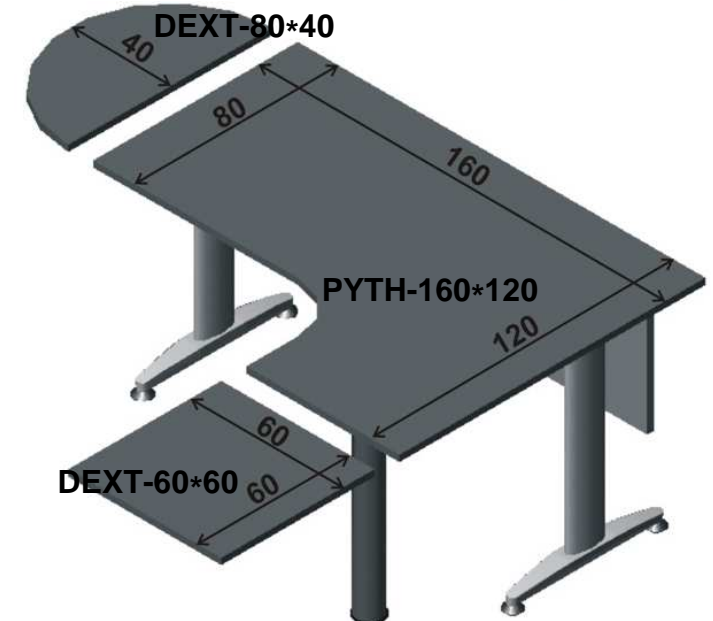

## PYTHAGORAS DESK

Code	Description	Price
PYTH-160*80	Desk 160x80	€345.00+VAT (=€410.55)
PYTH-160*120	Desk 160x80x120x60	€425.00+VAT (=€505.75)
DFPANEL	Desk Front Panel 152x40	€75.00+VAT (=€89.25)
DEXT-60*60	Desk Side Extension 60x60	€105.00+VAT (=€124.95)
DEXT-80*40	Desk Semi Round Side Extension 80x40	€75.00+VAT (=€89.25)
WDR4	Wooden Desk 4 Drawer Unit	€225.00+VAT (=€267.75)