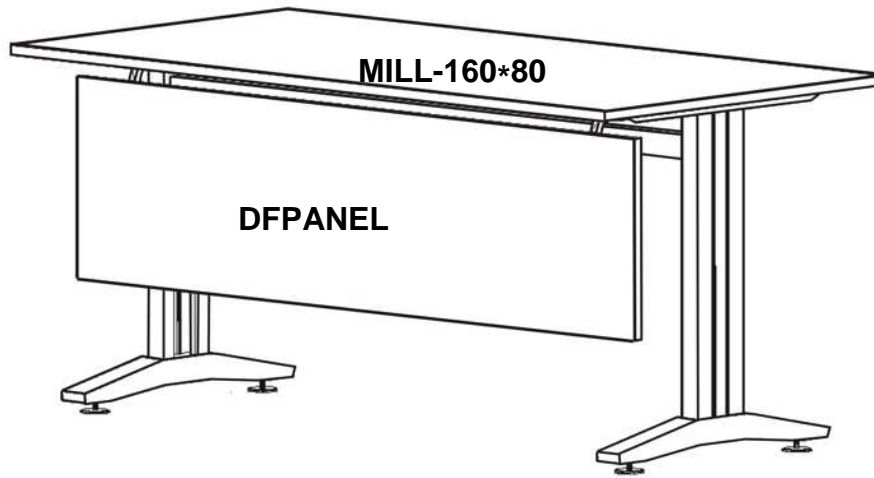

MILLENNIUM DESK

| Code | Description | Price |
|--------------|--------------------------------------|------------------------|
| MILL-160*80 | Desk 160x80 | €290.00+VAT (=€345.10) |
| MILL-160*120 | Desk 160x80x120x60 | €370.00+VAT (=€440.30) |
| DFPANEL | Desk Front Panel 152x40 | €75.00+VAT (=€89.25) |
| DEXT-60*60 | Desk Side Extension 60x60 | €105.00+VAT (=€124.95) |
| DEXT-80*40 | Desk Semi Round Side Extension 80x40 | €75.00+VAT (=€89.25) |
| WDR4 | Wooden Desk 4 Drawer Unit | €225.00+VAT (=€267.75) |