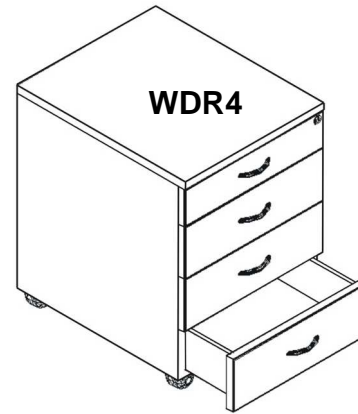

MILLENNIUM DESK

| Code | Description | Price |
|--------------|--------------------------------------|------------------------|
| MILL-160*80 | Desk 160x80 | €290.00+VAT (=€345.10) |
| MILL-160*120 | Desk 160x80x120x60 | €370.00+VAT (=€440.30) |
| DFPANEL | Desk Front Panel 152x40 | €75.00+VAT (=€89.25) |
| DEXT-60*60 | Desk Side Extension 60x60 | €105.00+VAT (=€124.95) |
| DEXT-80*40 | Desk Semi Round Side Extension 80x40 | €75.00+VAT (=€89.25) |
| WDR4 | Wooden Desk 4 Drawer Unit | €225.00+VAT (=€267.75) |