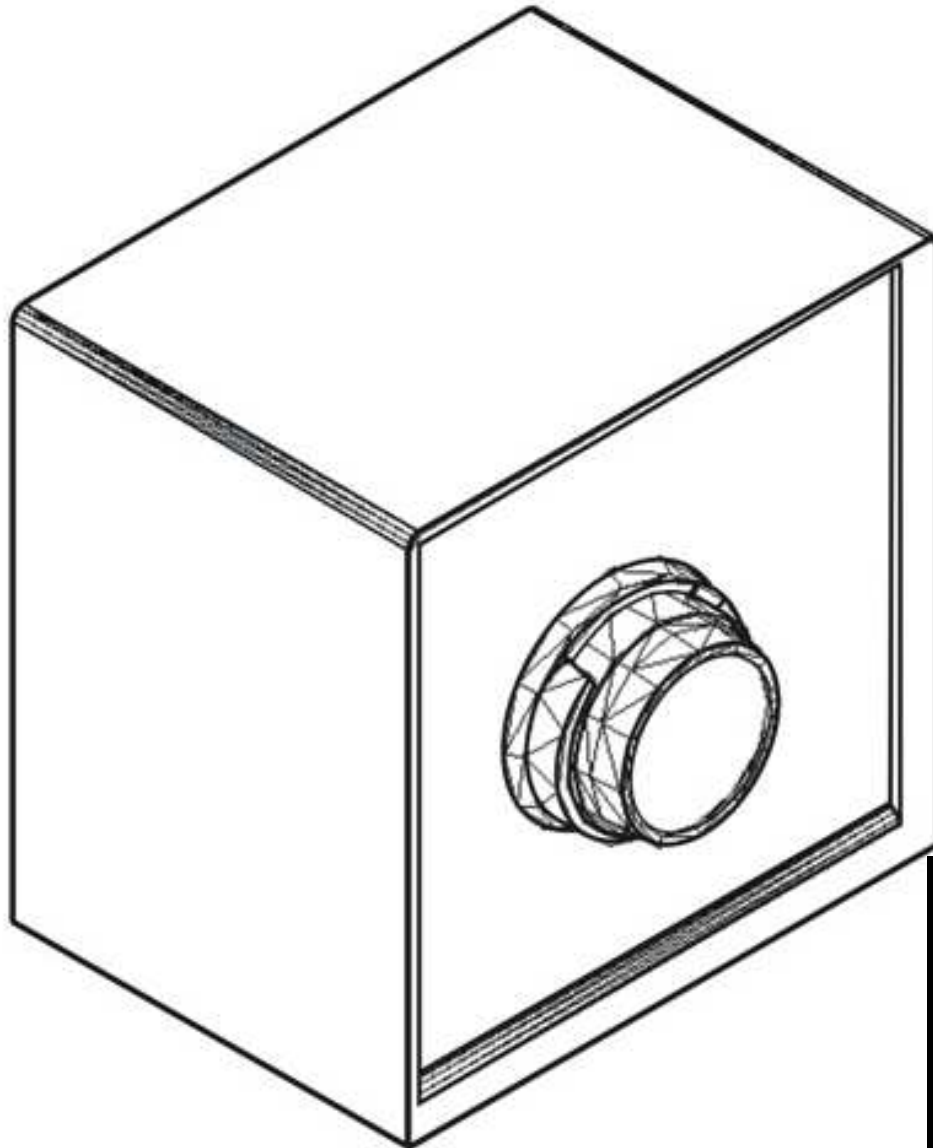

SAFETY KEY BOX

Code: **SKB**
Dimensions: 20W x 15D x 20H
Body thk. 3mm, Door thk. 6mm
With Dial Combination Lock
Price: **€225+VAT (=€267.75)**

Ref. V047