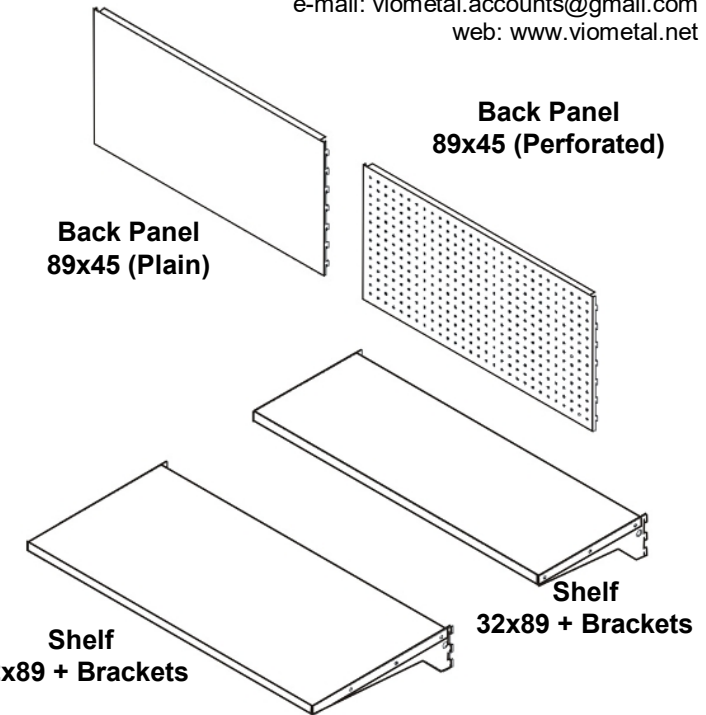

DISPLAY SHELVING

Single side

Bottom Shelf
42x89

Double side

Code	Description	Price Each
DSUPL	Display Support L	€44.00+VAT (=€52.36)
DSUPT	Display Support T	€45.00+VAT (=€53.55)
DBPP	Display Back Panel (Plain)	€22.00+VAT (=€26.18)
DBPH	Display Back Panel (Perforated)	€30.00+VAT (=€35.70)
DSH32	Display Shelf 32 x 89 + Brackets	€22.00+VAT (=€26.18)
DSH42	Display Shelf 42 x 89 + Brackets	€28.00+VAT (=€33.32)
DBSH42	Bottom Shelf 42 x 89	€28.00+VAT (=€33.32)