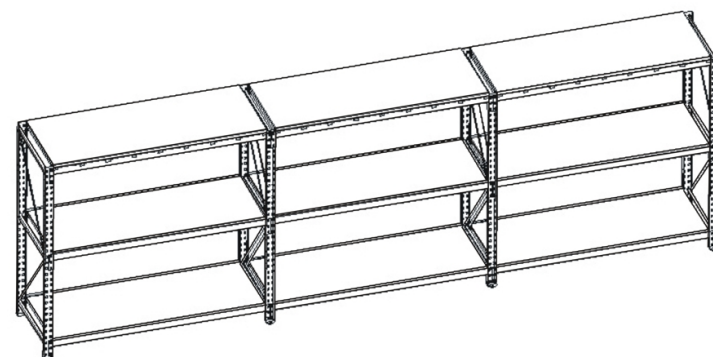

**VIOMETAL HEAVY DUTY PALLET RACKING SHELVES**

| Code   | Description                             | Price                  |
|--------|---|------------------------|
| HDS200 | Heavy Duty Paired Support 90W x 200H    | €94.00+VAT (=€111.86)  |
| HDS250 | Heavy Duty Paired Support 90W x 250H    | €105.00+VAT (=€124.95) |
| HDS300 | Heavy Duty Paired Support 90W x 300H    | €115.00+VAT (=€136.85) |
| HDB250 | Heavy Duty Beam 250L                    | €44.00+VAT (=€52.36)   |
| HDB300 | Heavy Duty Beam 300L                    | €49.00+VAT (=€58.31)   |
| HDF250 | Wood or Metal Floor 90W x 250L          | €94.00+VAT (=€111.86)  |
| HDF300 | Wood or Metal Floor 90W x 300L          | €110.00+VAT (=€130.90) |
| HDC    | Heavy Duty Corridor Connecting Beam 90L | €18.00+VAT (=€21.42)   |

**SH 04**

***Ref. V036***