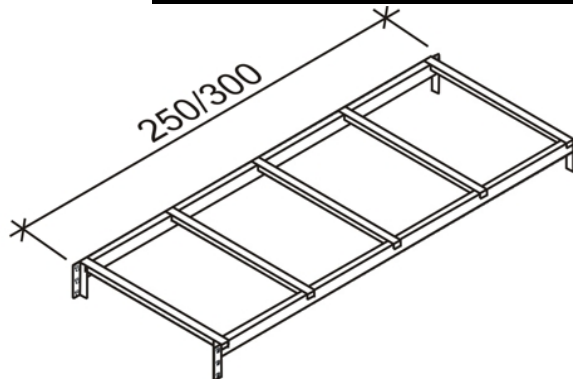

**VIOMETAL HEAVY DUTY PALLET RACKING SHELVES**

| Code   | Description                             | Price                  |
|--------|---|------------------------|
| HDS200 | Heavy Duty Paired Support 90W x 200H    | €94.00+VAT (=€111.86)  |
| HDS250 | Heavy Duty Paired Support 90W x 250H    | €105.00+VAT (=€124.95) |
| HDS300 | Heavy Duty Paired Support 90W x 300H    | €115.00+VAT (=€136.85) |
| HDB250 | Heavy Duty Beam 250L                    | €44.00+VAT (=€52.36)   |
| HDB300 | Heavy Duty Beam 300L                    | €49.00+VAT (=€58.31)   |
| HDF250 | Wood or Metal Floor 90W x 250L          | €94.00+VAT (=€111.86)  |
| HDF300 | Wood or Metal Floor 90W x 300L          | €110.00+VAT (=€130.90) |
| HDC    | Heavy Duty Corridor Connecting Beam 90L | €18.00+VAT (=€21.42)   |