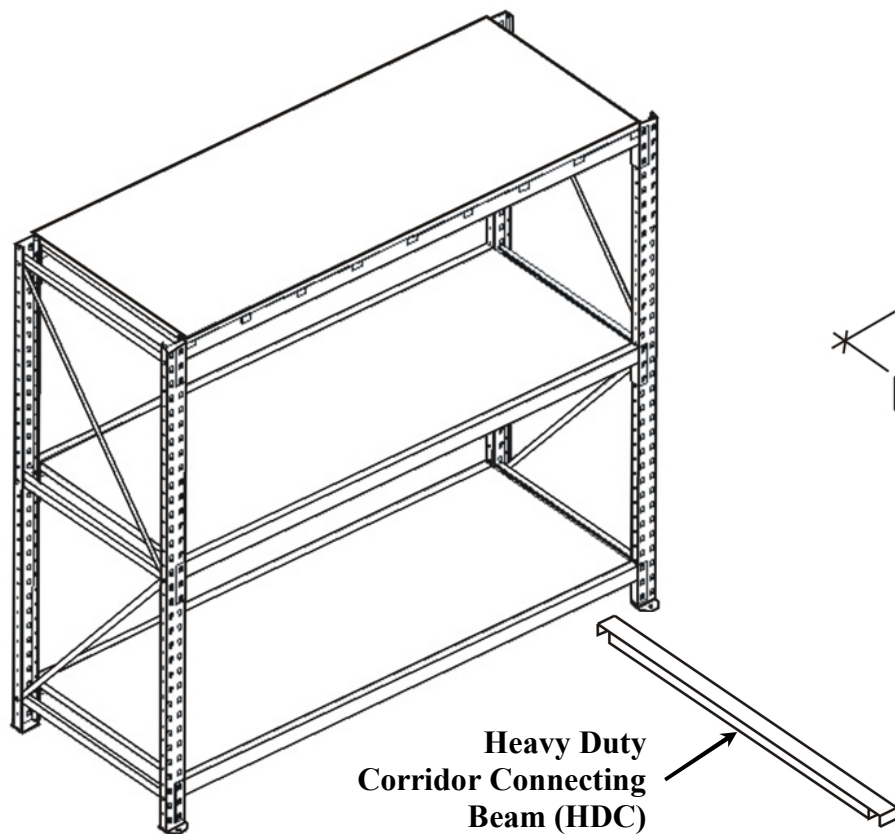

**VIOMETAL HEAVY DUTY PALLET RACKING SHELVES**

| Code   | Description                             | Price                  |
|--------|---|------------------------|
| HDS200 | Heavy Duty Paired Support 90W x 200H    | €94.00+VAT (=€111.86)  |
| HDS250 | Heavy Duty Paired Support 90W x 250H    | €105.00+VAT (=€124.95) |
| HDS300 | Heavy Duty Paired Support 90W x 300H    | €115.00+VAT (=€136.85) |
| HDB250 | Heavy Duty Beam 250L                    | €44.00+VAT (=€52.36)   |
| HDB300 | Heavy Duty Beam 300L                    | €49.00+VAT (=€58.31)   |
| HDF250 | Wood or Metal Floor 90W x 250L          | €94.00+VAT (=€111.86)  |
| HDF300 | Wood or Metal Floor 90W x 300L          | €110.00+VAT (=€130.90) |
| HDC    | Heavy Duty Corridor Connecting Beam 90L | €18.00+VAT (=€21.42)   |

**SH 04**

***Ref. V036***