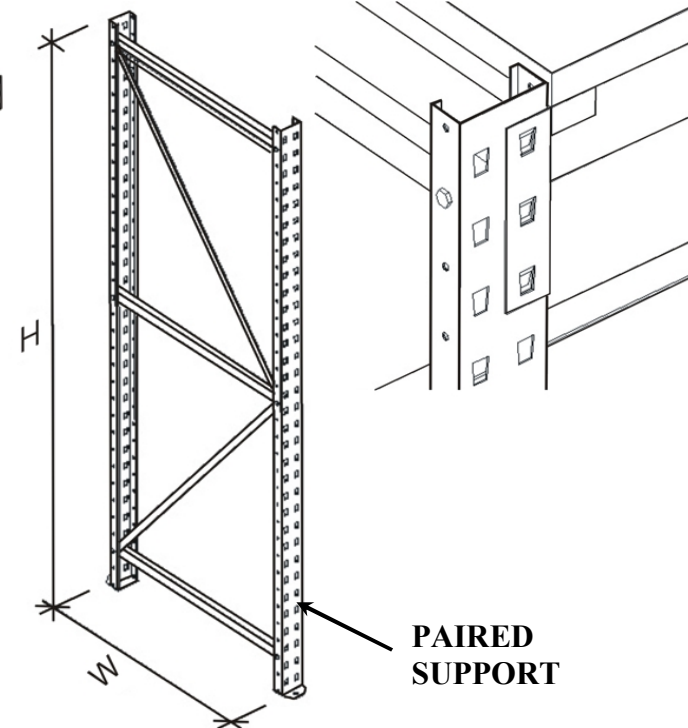

**VIOMETAL HEAVY DUTY PALLET RACKING SHELVES**

| Code   | Description                             | Price                  |
|--------|---|------------------------|
| HDS200 | Heavy Duty Paired Support 90W x 200H    | €94.00+VAT (=€111.86)  |
| HDS250 | Heavy Duty Paired Support 90W x 250H    | €105.00+VAT (=€124.95) |
| HDS300 | Heavy Duty Paired Support 90W x 300H    | €115.00+VAT (=€136.85) |
| HDB250 | Heavy Duty Beam 250L                    | €44.00+VAT (=€52.36)   |
| HDB300 | Heavy Duty Beam 300L                    | €49.00+VAT (=€58.31)   |
| HDF250 | Wood or Metal Floor 90W x 250L          | €94.00+VAT (=€111.86)  |
| HDF300 | Wood or Metal Floor 90W x 300L          | €110.00+VAT (=€130.90) |
| HDC    | Heavy Duty Corridor Connecting Beam 90L | €18.00+VAT (=€21.42)   |