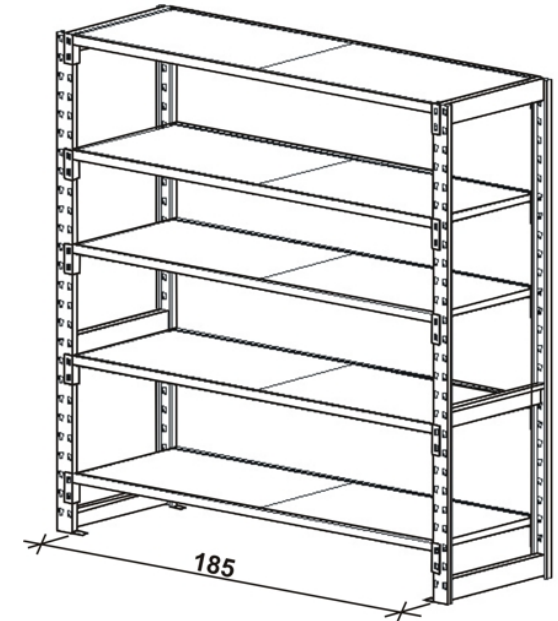

VIOMETAL MD FLEXIBLE SHELVES

<u>CODE</u>	<u>DESCRIPTION</u>	<u>PRICE EACH</u>
MDSU200-32	Vertical Support (32W x 200H)	€88.00+VAT (=€104.72)
MDSU200-42	Vertical Support (42W x 200H)	€88.00+VAT (=€104.72)
MDSU200-58	Vertical Support (58W x 200H)	€88.00+VAT (=€104.72)
MDSU250-32	Vertical Support (32W x 250H)	€94.00+VAT (=€111.86)
MDSU250-42	Vertical Support (42W x 250H)	€94.00+VAT (=€111.86)
MDSU250-58	Vertical Support (58W x 250H)	€94.00+VAT (=€111.86)
SHBF-32	Shelf Including Beams and Floor 185W x 32D	€87.00+VAT (=€103.53)
SHBF-42	Shelf Including Beams and Floor 185W x 42D	€90.00+VAT (=€107.10)
SHBF-58	Shelf Including Beams and Floor 185W x 58D	€98.00+VAT (=€116.62)