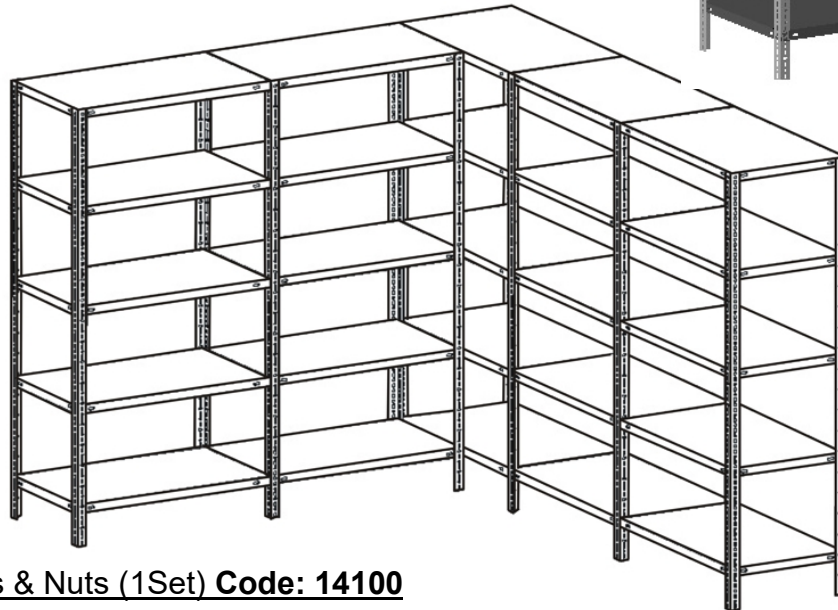

METAL SHELVES PAINTED OR GALVANIZED

Ref. V034

Code	Item	Without Installation	Including Delivery and Installation
<u>SHELVES</u>			
SH32	92 x 32cm	€9.80+VAT (=€11.66)	€12,80+VAT (=€15.23)
SH42	92 x 42cm	€12.70+VAT (=€15.11)	€15.70+VAT (=€18.68)
SH58	92 x 58cm	€16.10+VAT (=€19.16)	€19.10+VAT (=€22.73)
<u>SUPPORT</u>			
SUP6	6FT (183cm)	€11.50+VAT (=€13.69)	€11.50+VAT (=€13.69)
SUP7	7FT (213cm)	€12.10+VAT (=€14.40)	€12.10+VAT (=€14.40)
SUP8	8FT (244cm)	€13.30+VAT (=€15.83)	€13.30+VAT (=€15.83)
SUP9	9FT (274cm)	€15.00+VAT (=€17.85)	€15.00+VAT (=€17.85)
SUP10	10FT (305cm)	€16.10+VAT (=€19.16)	€16.10+VAT (=€19.16)

****Bolts & Nuts (1Set) Code: 14100**
=0.23+VAT (=0.27) Cents (Each Set)

SH 02