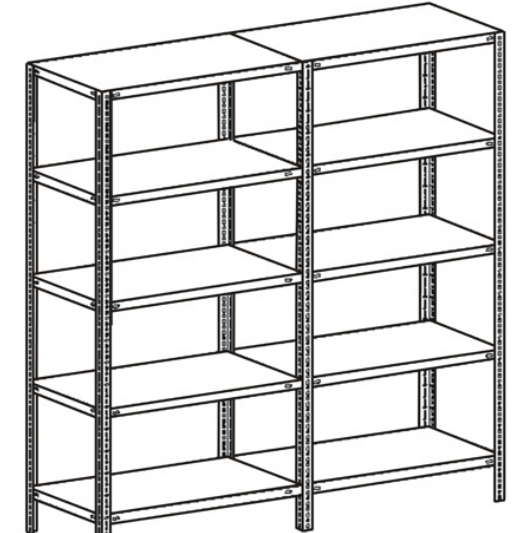

METAL SHELVES PAINTED OR GALVANIZED

Ref. V034

Code	Item	Without Installation	Including Delivery and Installation
<u>SHELVES</u>			
SH32	92 x 32cm	€9.80+VAT (=€11.66)	€12,80+VAT (=€15.23)
SH42	92 x 42cm	€12.70+VAT (=€15.11)	€15.70+VAT (=€18.68)
SH58	92 x 58cm	€16.10+VAT (=€19.16)	€19.10+VAT (=€22.73)
<u>SUPPORT</u>			
SUP6	6FT (183cm)	€11.50+VAT (=€13.69)	€11.50+VAT (=€13.69)
SUP7	7FT (213cm)	€12.10+VAT (=€14.40)	€12.10+VAT (=€14.40)
SUP8	8FT (244cm)	€13.30+VAT (=€15.83)	€13.30+VAT (=€15.83)
SUP9	9FT (274cm)	€15.00+VAT (=€17.85)	€15.00+VAT (=€17.85)
SUP10	10FT (305cm)	€16.10+VAT (=€19.16)	€16.10+VAT (=€19.16)

****Bolts & Nuts (1Set) Code: 14100**
=0.23+VAT (=0.27) Cents (Each Set)

SH 02