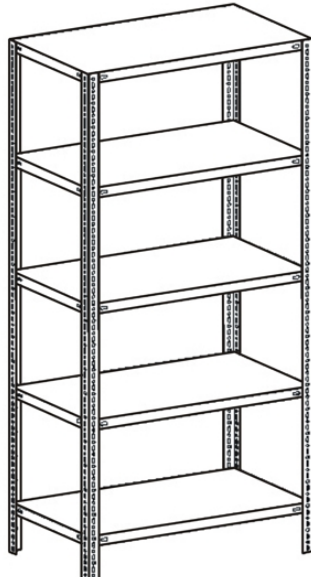

METAL SHELVES PAINTED OR GALVANIZED

Ref. V034

Code	Item	Without Installation	Including Delivery and Installation
<u>SHELVES</u>			
SH32	92 x 32cm	€9.80+VAT (=€11.66)	€12,80+VAT (=€15.23)
SH42	92 x 42cm	€12.70+VAT (=€15.11)	€15.70+VAT (=€18.68)
SH58	92 x 58cm	€16.10+VAT (=€19.16)	€19.10+VAT (=€22.73)
<u>SUPPORT</u>			
SUP6	6FT (183cm)	€11.50+VAT (=€13.69)	€11.50+VAT (=€13.69)
SUP7	7FT (213cm)	€12.10+VAT (=€14.40)	€12.10+VAT (=€14.40)
SUP8	8FT (244cm)	€13.30+VAT (=€15.83)	€13.30+VAT (=€15.83)
SUP9	9FT (274cm)	€15.00+VAT (=€17.85)	€15.00+VAT (=€17.85)
SUP10	10FT (305cm)	€16.10+VAT (=€19.16)	€16.10+VAT (=€19.16)

****Bolts & Nuts (1Set) Code: 14100**
=0.23+VAT (=0.27) Cents (Each Set)

SH 02