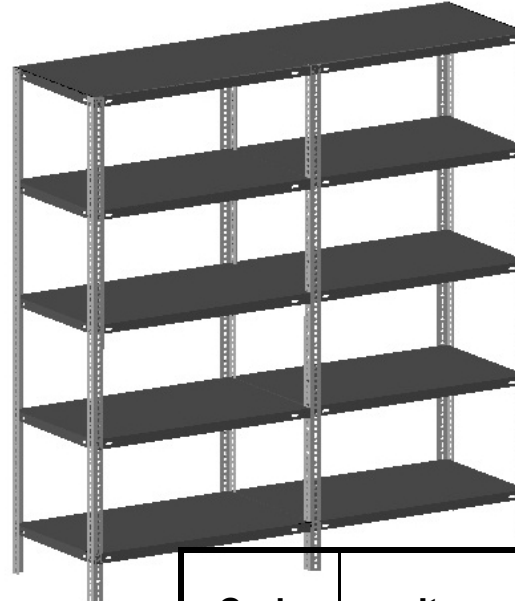

METAL SHELVES PAINTED OR GALVANIZED

Ref. V034

Code	Item	Without Installation	Including Delivery and Installation
<u>SHELVES</u>			
SH32	92 x 32cm	€9.80+VAT (=€11.66)	€12,80+VAT (=€15.23)
SH42	92 x 42cm	€12.70+VAT (=€15.11)	€15.70+VAT (=€18.68)
SH58	92 x 58cm	€16.10+VAT (=€19.16)	€19.10+VAT (=€22.73)
<u>SUPPORT</u>			
SUP6	6FT (183cm)	€11.50+VAT (=€13.69)	€11.50+VAT (=€13.69)
SUP7	7FT (213cm)	€12.10+VAT (=€14.40)	€12.10+VAT (=€14.40)
SUP8	8FT (244cm)	€13.30+VAT (=€15.83)	€13.30+VAT (=€15.83)
SUP9	9FT (274cm)	€15.00+VAT (=€17.85)	€15.00+VAT (=€17.85)
SUP10	10FT (305cm)	€16.10+VAT (=€19.16)	€16.10+VAT (=€19.16)

****Bolts & Nuts (1Set) Code: 14100**
=0.23+VAT (=0.27) Cents (Each Set)

SH 02