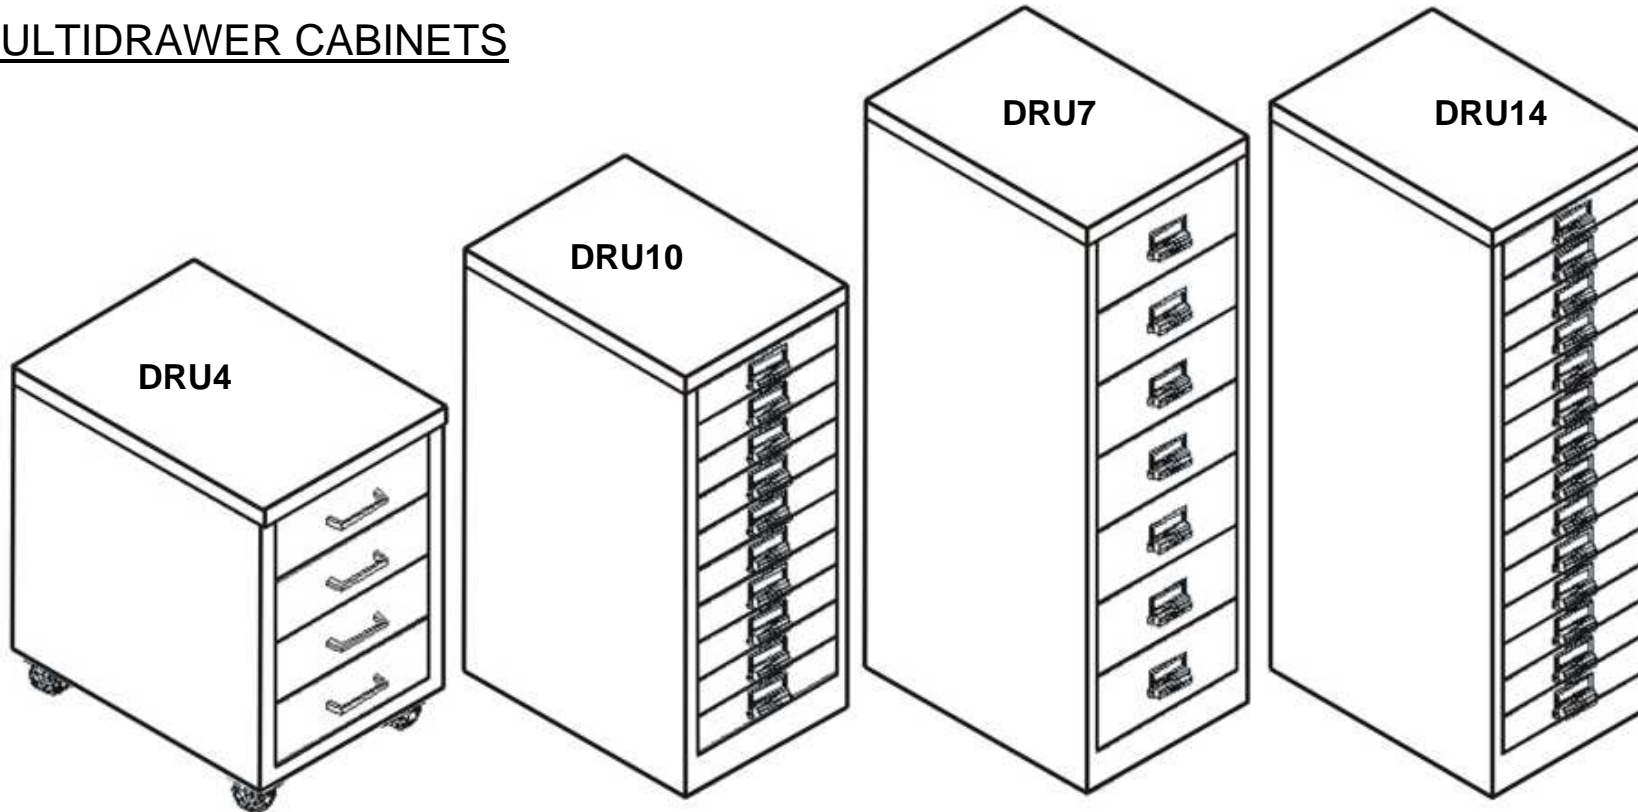

MULTIDRAWER CABINETS

CODE	DESCRIPTION	DIMENSIONS	PRICE
DRU4	4 DRAWERS METAL with Castors	38W x 55D x 55H	€185.00+VAT (=€220.15)
DRU7	7 DRAWERS METAL	32W x 46D x 100H	€325.00+VAT (=€386.75)
DRU10	10 DRAWERS METAL	32W x 46D x 74H	€310.00+VAT (=€368.90)
DRU14	14 DRAWERS METAL	32W x 46D x 100H	€370.00+VAT (=€440.30)