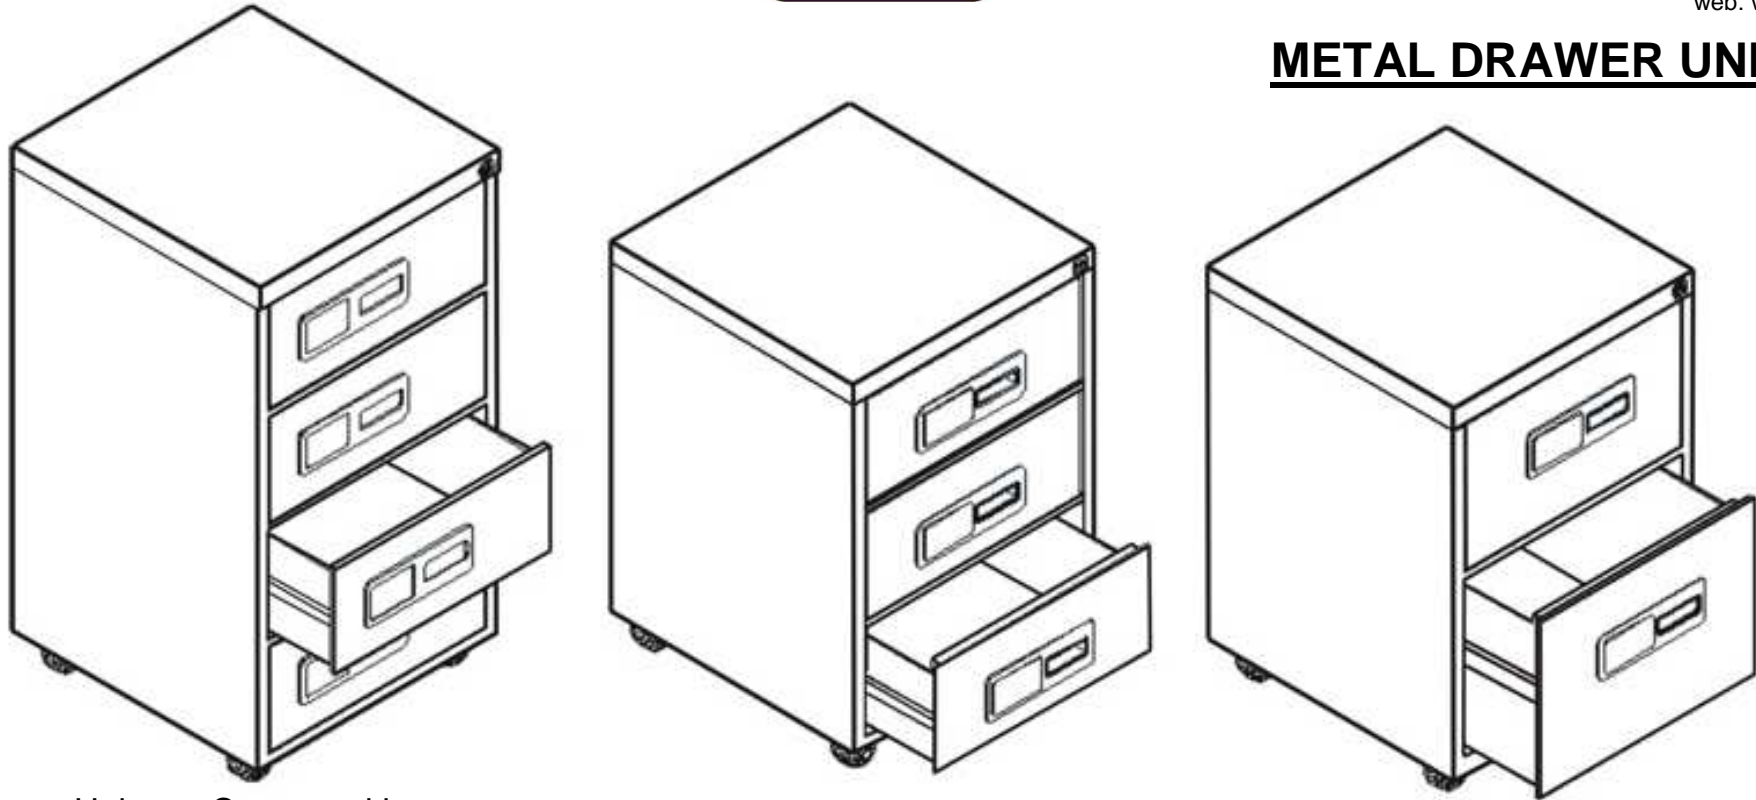

METAL DRAWER UNITS

** Metal Drawer Units on Castors with:

| Code | Description | Dimensions | Price |
|------|---|-----------------|------------------------|
| MDU2 | 2 Drawers: One Ordinary and One Filing Drawer | 47W x 48D x 63H | €280.00+VAT (=€333.20) |
| MDU3 | 3 Drawers | 47W x 48D x 63H | €310.00+VAT (=€368.90) |
| MDU4 | 4 Drawers | 47W x 48D x 82H | €345.00+VAT (=€410.55) |