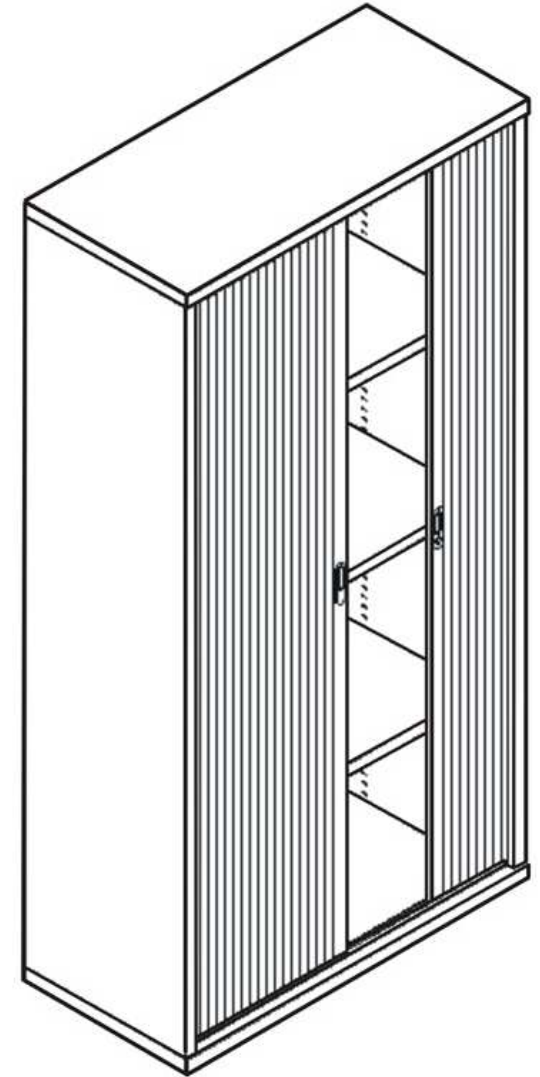

## METAL CUPBOARD WITH TAMBOUR DOORS

### SPECIFICATION

- \* Tambour Door (Plastic)
- \* CAM Locking System
- \* Adjustable Shelves

Code	Width in mm	Depth in mm	Height in mm	Shelves (Adj.)	Prices
MCTD85	1000	485	1000	1	€470.00 + VAT (€559.30)
MCTD155	1000	485	1535	2	€530.00 + VAT (€630.70)
MCTD200	1000	485	1985	3	€590.00 + VAT (€702.10)