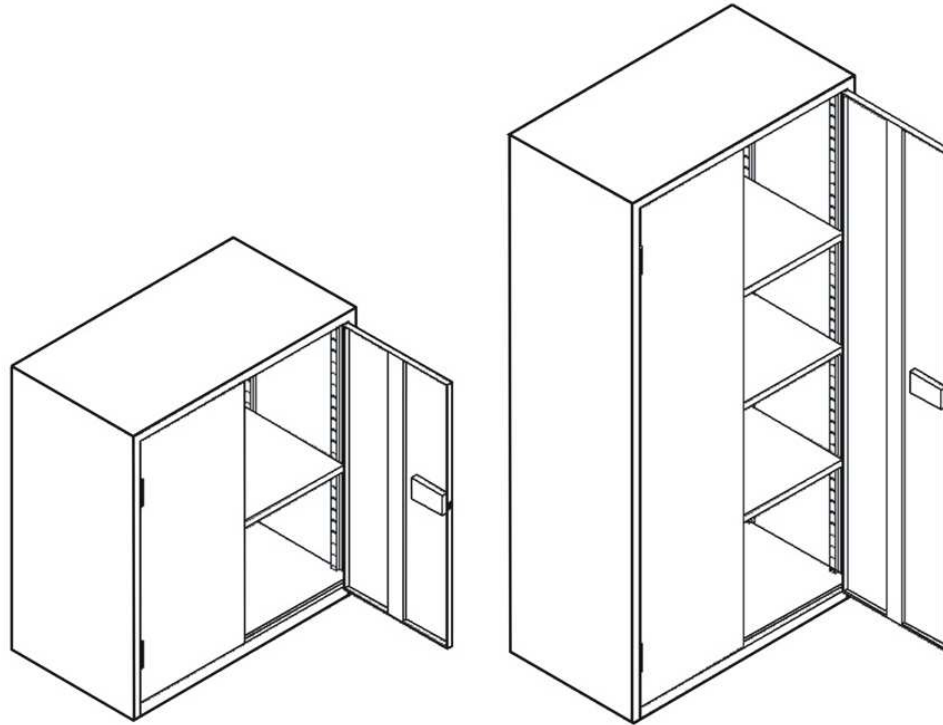

## METAL CUPBOARDS

Code	Width in mm	Depth in mm	Height in mm	Shelves (adjustable)	Price
MC100	910	490	1000	1	€290.00 + VAT (€345.10)
MC183	910	490	1830	3	€370.00 + VAT (€440.30)