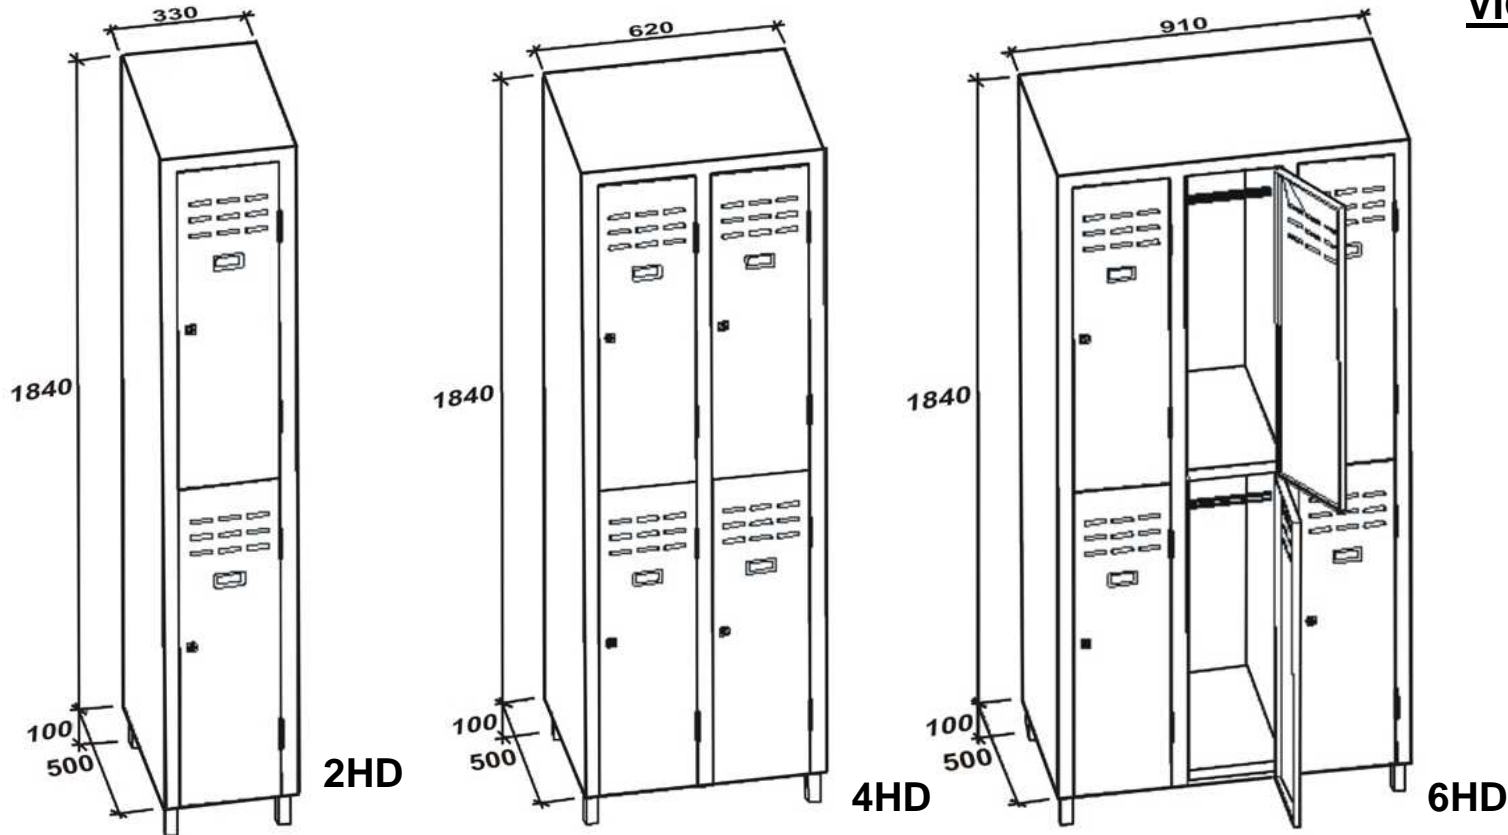

VIOMETAL HALF DOOR LOCKERS

Code	Width in mm	Depth in mm	Height in mm	Description	Price
VL/2HD	330	500	1940	TWO HALF DOORS	€245.00+VAT (=€291.55)
VL/4HD	620	500	1940	FOUR HALF DOORS	€380.00+VAT (=€452.20)
VL/6HD	910	500	1940	SIX HALF DOORS	€535.00+VAT (=€636.65)