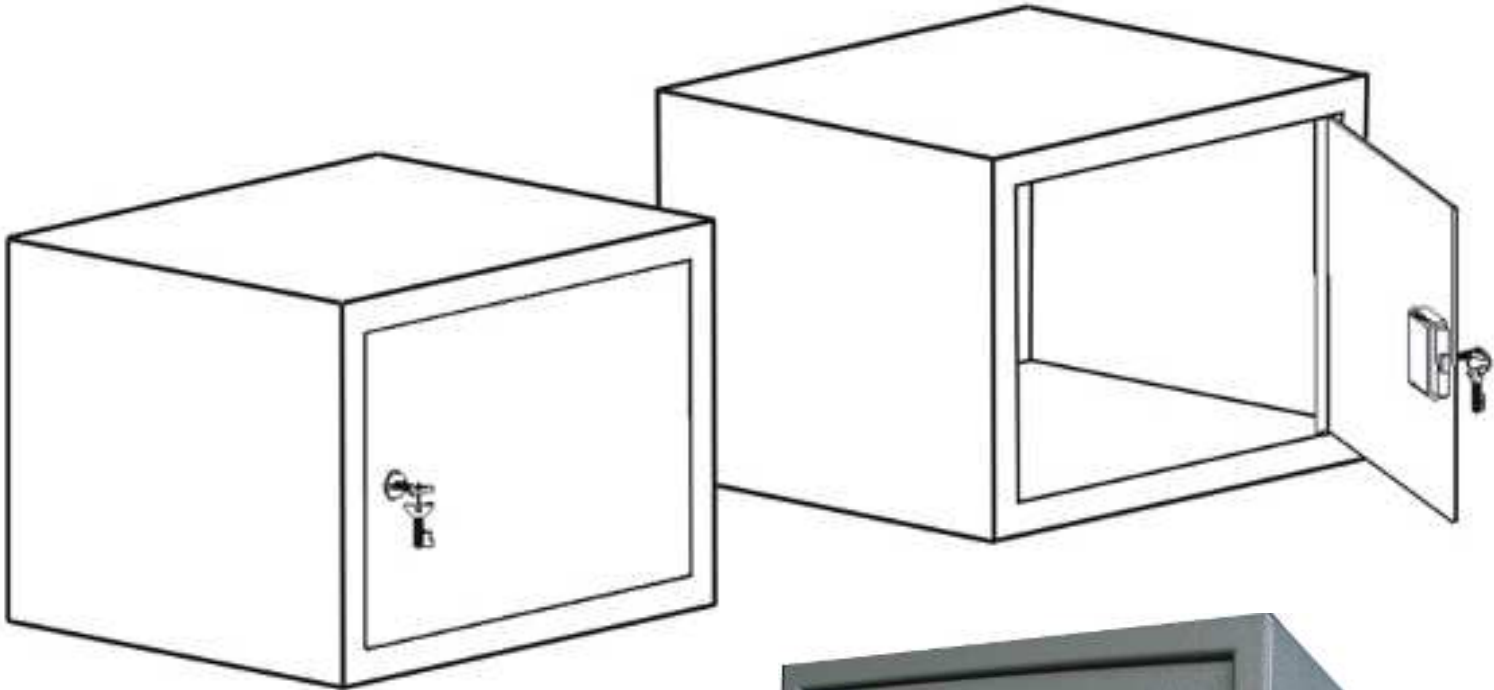

HOTEL ROOMSAFE 40x34x29H

DESCRIPTION

Code: HRS 40x34x29H

Dimensions: 40W x 34D x 29H
Body Thickness: 2mm
Door Thickness: 5mm

High Security Key Lock
Carpet on the base inside

Price: €130.00+VAT (=€154.70)

SAFES 19