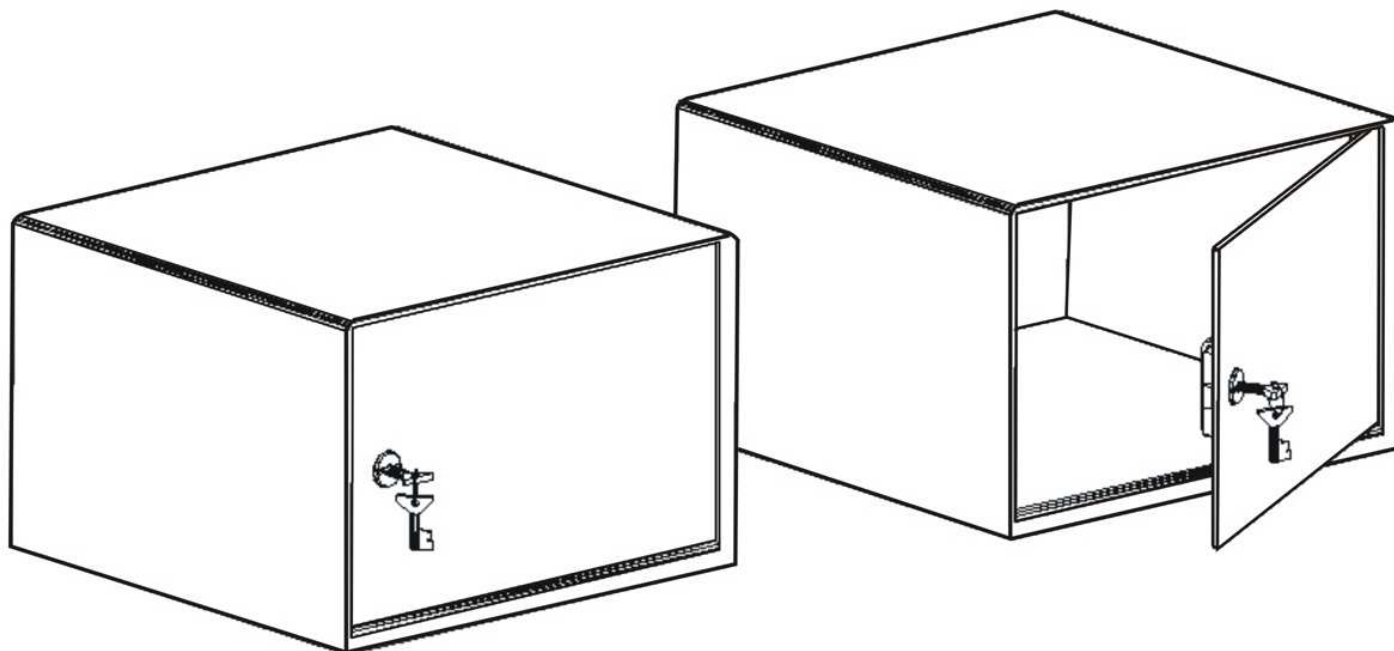

HOTEL ROOMSAFE 30x30x20H

DESCRIPTION

Code: HRS 30x30x20H

Dimensions: 30W x 30D x 20H
Body Thickness: 2mm
Door Thickness: 5mm

High Security Key Lock
Carpet on the base inside

Price: €95.00+VAT (=€113.05)