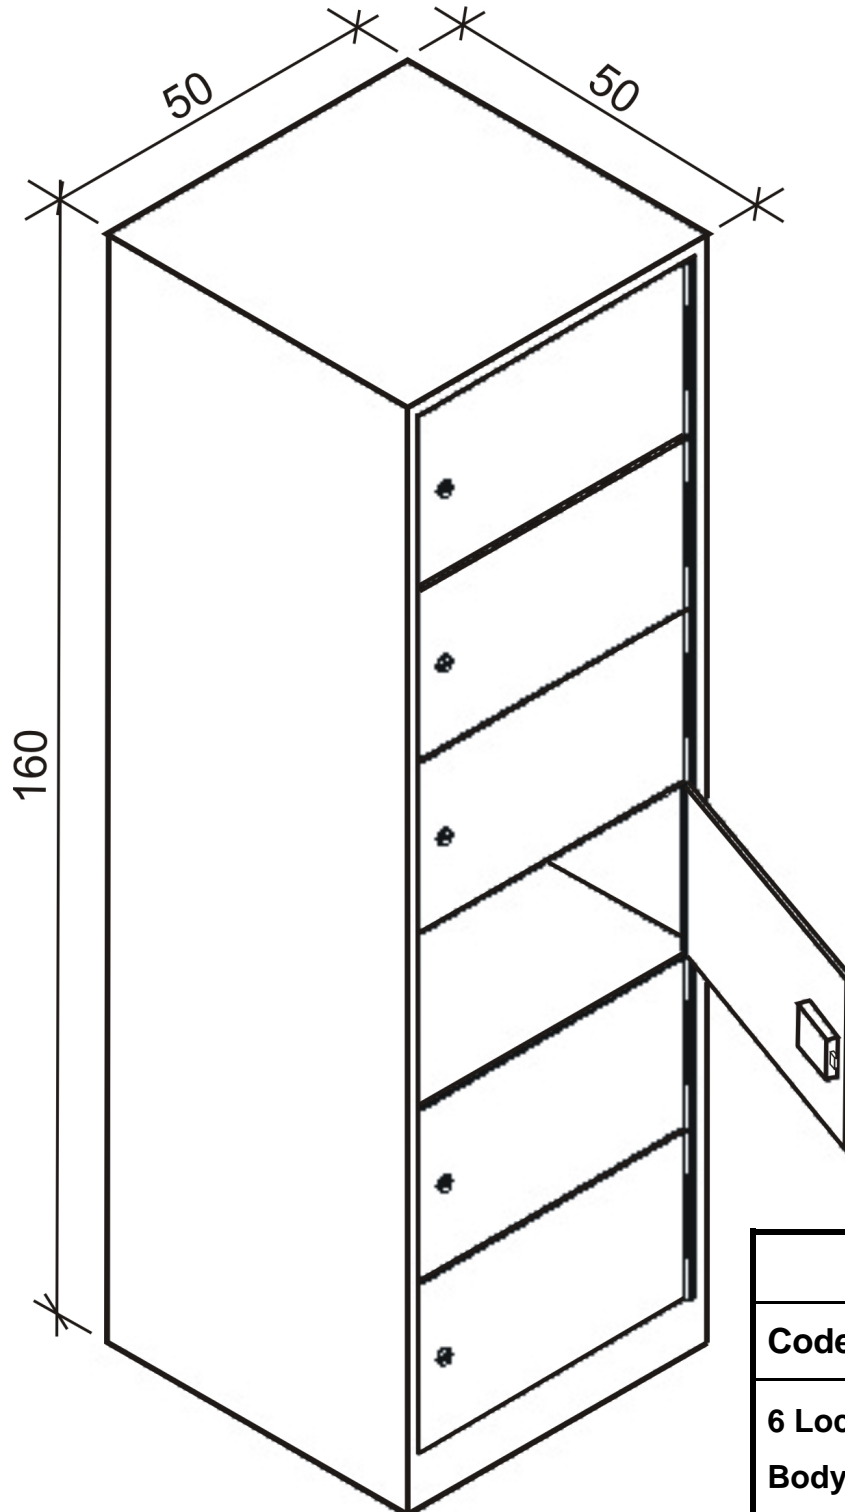

BANK CASHIERS DEPOSIT LOCKERS
(Placed inside Strong Rooms)

Ref. V011

DESCRIPTION
Code: BANKCDL
6 Lockers 50W x 50D x 160H Body: 2mm thick, Door: 6mm thick High security locks
Price: €1,475.00+VAT (=€1,755.25)