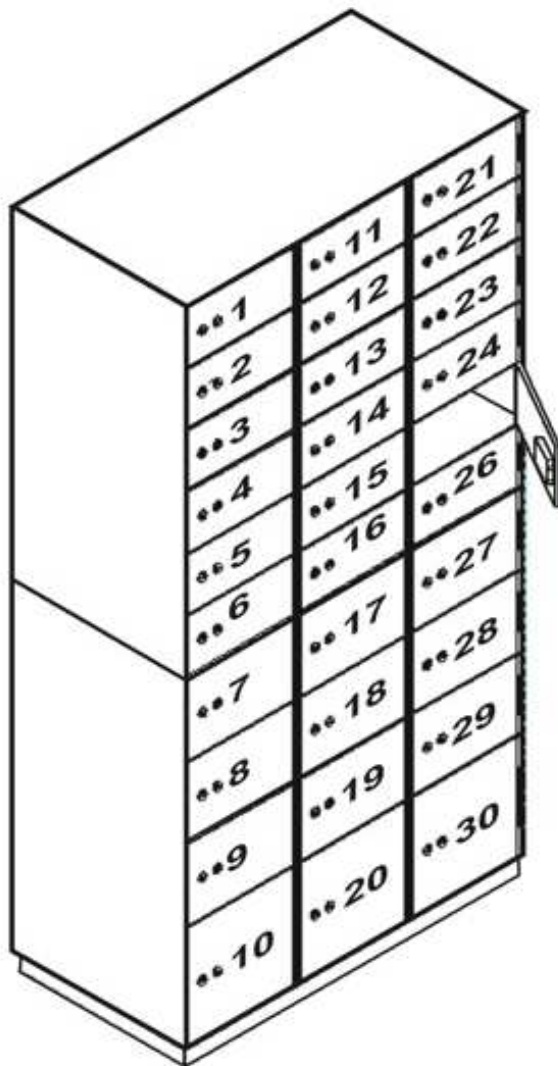

**BANK SAFE DEPOSIT BOXES - BLOCK**

**DESCRIPTION**

**Code: BANK SDB**

- 3mm Thick Steel Body
- 8mm Thick Steel Doors
- Outside Dimensions: 97W x 50D x 189H
- Door Layout:
  - 18 Small Doors - 30W x 15H
  - 9 Medium Doors – 30W x 20H
  - 3 Large Doors – 30W x 30H
- Lock: High Security Dual Control Lock (Germany)
- Trays: Open Metal Tray Inside Each Box.