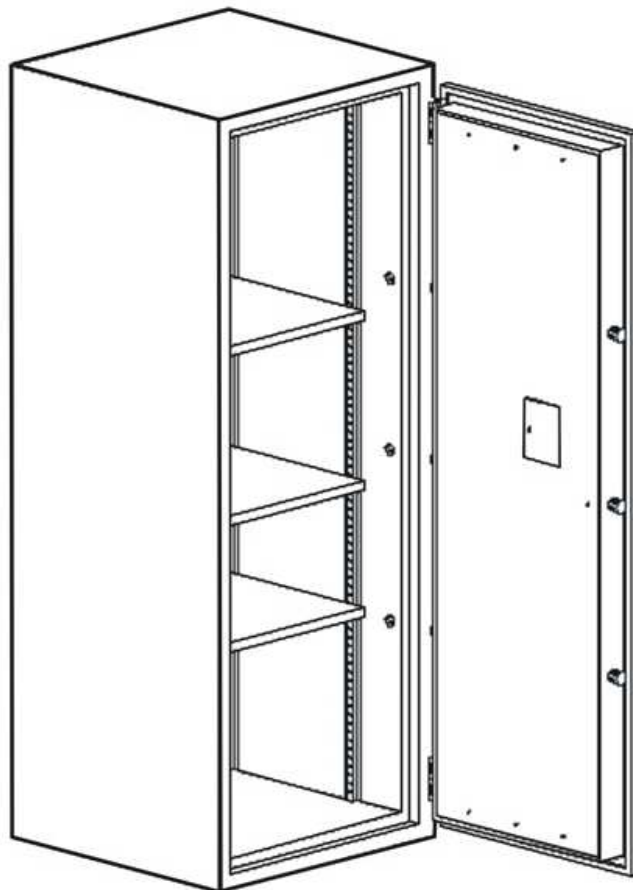

**DOCU-S/KC HEAVY DUTY FIREPROOF MEDIA SAFE**

**DESCRIPTION**

**Code: DOCU-S/KC**  
**HEAVY DUTY FIREPROOF MEDIA SAFE**  
**With (3+1) height adjustable shelves**

**External Dimensions: 68W x 70D x 180H**  
**Internal Dimensions: 55W x 50D x 168H**  
**Useful Volume: 462 Litres**  
**Weight: 500kg**

**Price: €2220.00+VAT (=€2,641.80)**

- Supplied by default with one key lock and one mechanical combination.
- Optional: Digital lock instead of mechanical €100.00+VAT (=€119.00).
- Extra additional digital lock €280.00+VAT (=€333.20)