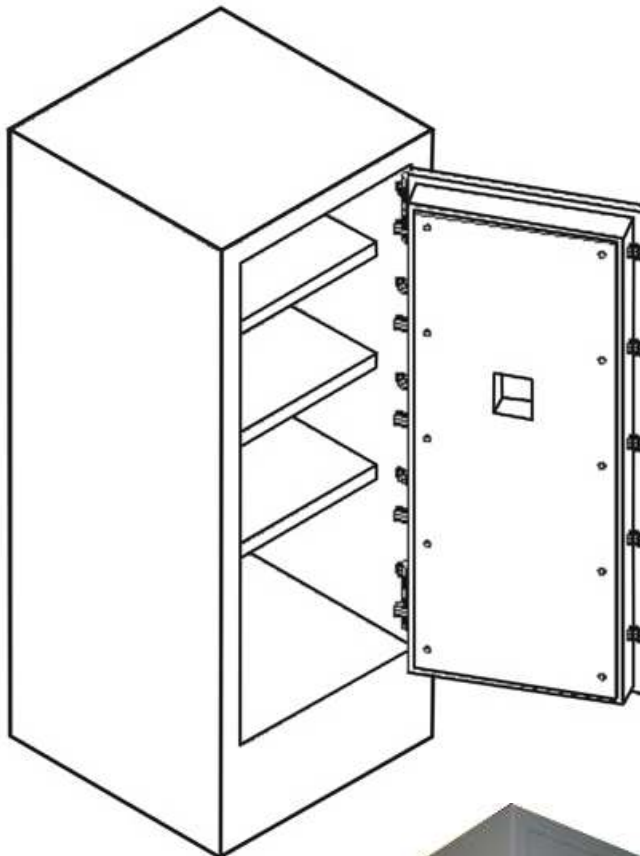

**VB2/KC**

**VB1/KC**

	<b>VB1/KC</b>	<b>VB2/KC</b>
<b>External Dim.:</b>	<b>61W x (60+6)D x 151H</b>	<b>74W x (70+6)D x 170H</b>
<b>Internal Dim.:</b>	<b>45W x 38D x 117H</b>	<b>58W x 50D x 134H</b>
<b>Useful Volume:</b>	<b>200Litres</b>	<b>385 Litres</b>
<b>Weight:</b>	<b>800kg</b>	<b>1200kg</b>
<b>Price:</b>	<b>€3100.00+VAT (=€3,689.00)</b>	<b>€5175.00+VAT (=€6158.25)</b>

- Supplied by default with one key lock and one mechanical combination.
- Optional: Digital lock instead of mechanical €100.00+VAT (=€119.00).
- Extra additional digital lock €280.00+VAT (=€333.20)

▪ **Prices do not include any additional costs for forklift lifting expenses.**