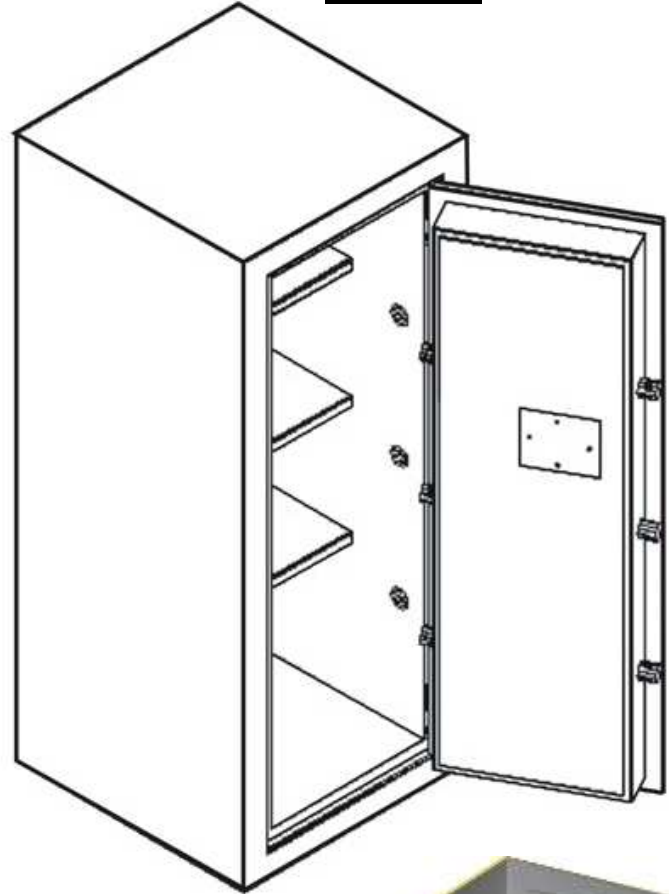

VA2/KC

VA1/KC

	VA1/KC	VA2/KC
External Dim.:	50W x (50+6)D x 120H	56W x (56+6)D x 142H
Internal Dim.:	35W x 32D x 105H	41W x 38D x 113H
Useful Volume:	115Litres	175 Litres
Weight:	400kg	590kg
Price:	€2245.00+VAT (=€2,671.55)	€2,475.00+VAT (=€2,945.25)

- Supplied by default with one key lock and one mechanical combination.
- Optional: Digital lock instead of mechanical €100.00+VAT (=€119.00).
- Extra additional digital lock €280.00+VAT (=€333.20)

▪ **Prices do not include any additional costs for forklift lifting expenses.**