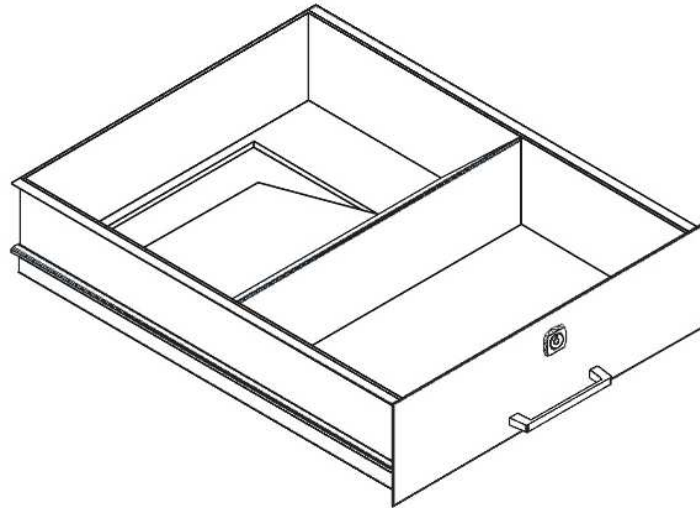

VIOMETAL CASH PROTECTOR UNIT

SAFES 01

CPU 65

- Top drawer used for cash work.
- Second drawer used as cash drop.
- Bottom safe compartment protects excess cash with time delay protection provided by Digital high security combination lock.

Dimensions: 45W x 50D x 65H

Weight: 65Kg

Price: €950.00 + VAT (=€1130.50)

Ref: V001