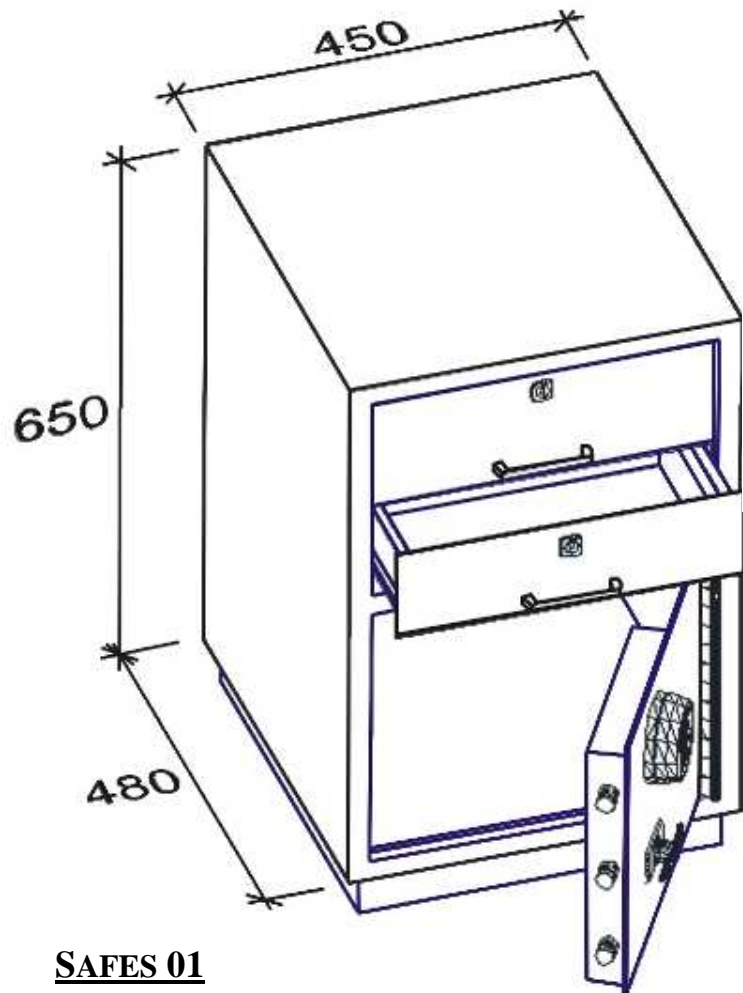

VIOMETAL CASH PROTECTOR UNIT

SAFES 01

CPU 65

- Top drawer used for cash work.
- Second drawer used as cash drop.
- Bottom safe compartment protects excess cash with time delay protection provided by Digital high security combination lock.

Dimensions: 45W x 50D x 65H

Weight: 65Kg

Price: €950.00 + VAT (=€1130.50)

Ref: V001